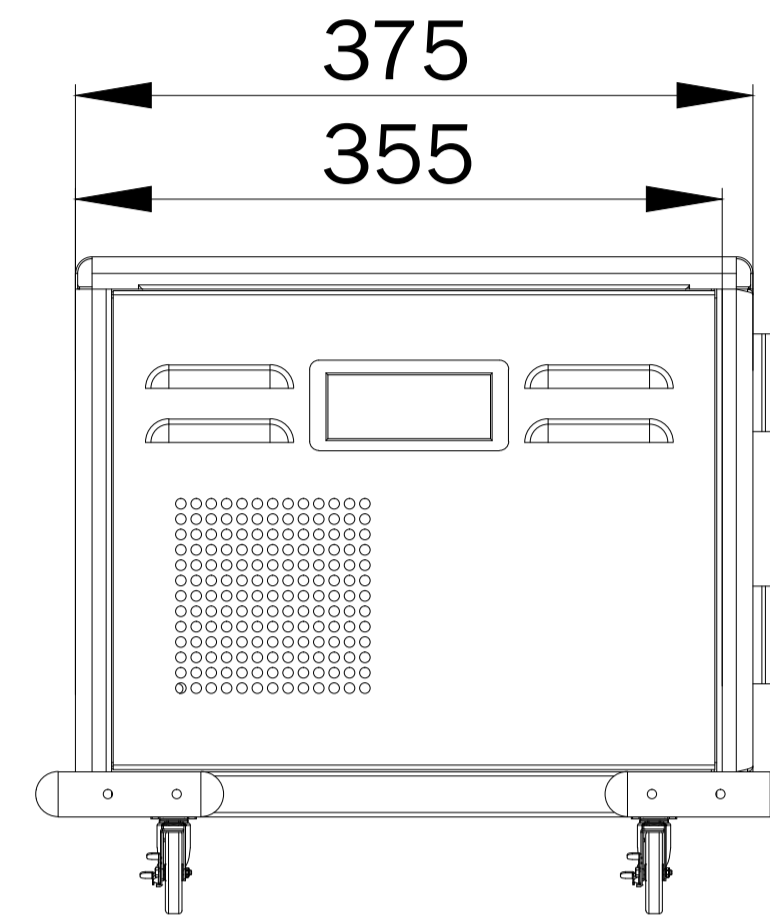

0187.N45003 Charging Trolley for Pads / Tablets up to 14 inch

SPCC cold rolled steel (with circular arc edge)
16 ways USB single open glass door