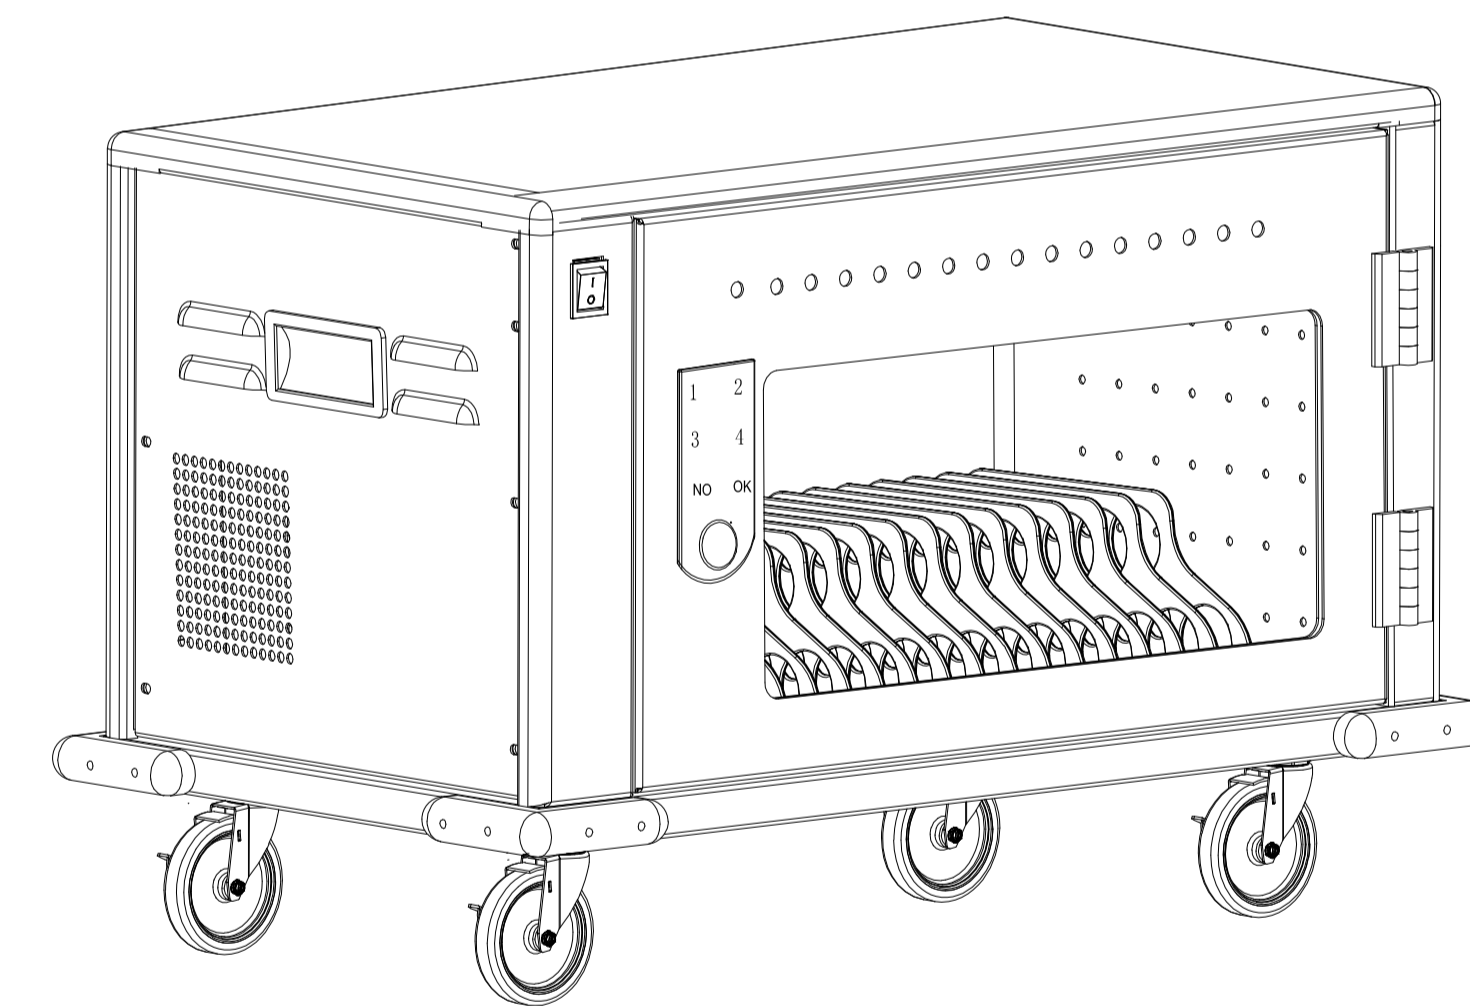

0187.N45003 Charging Trolley for Pads / Tablets up to 14 inch

SPCC cold rolled steel (with circular arc edge)
16 ways USB single open glass door