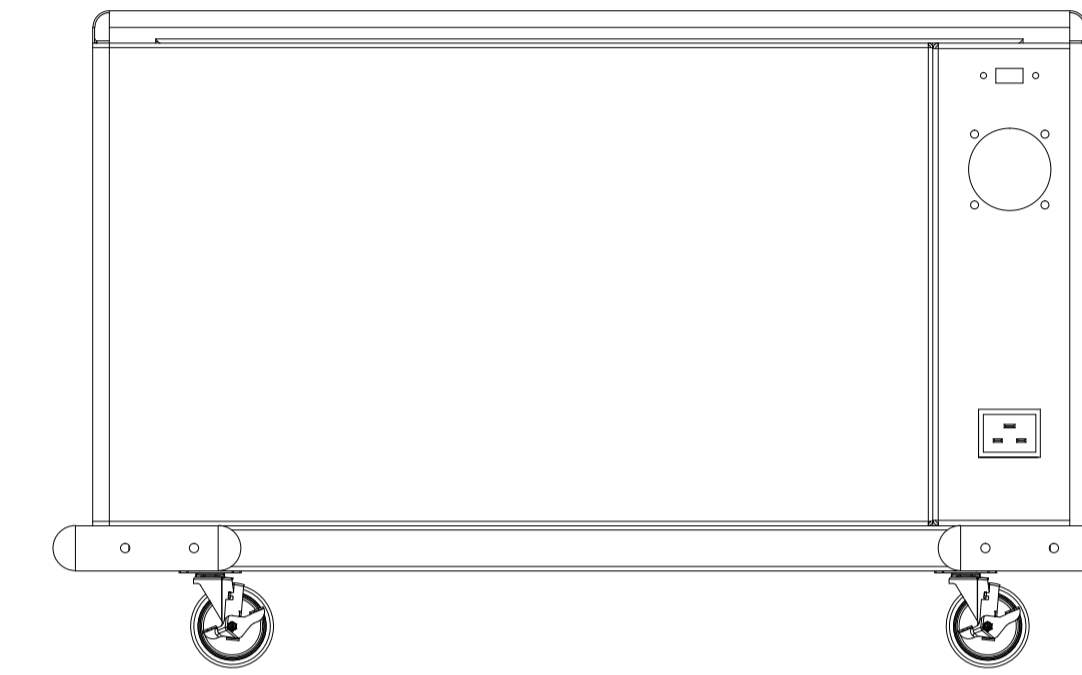

0187.N45003 Charging Trolley for Pads / Tablets up to 14 inch

SPCC cold rolled steel (with circular arc edge)
16 ways USB single open glass door