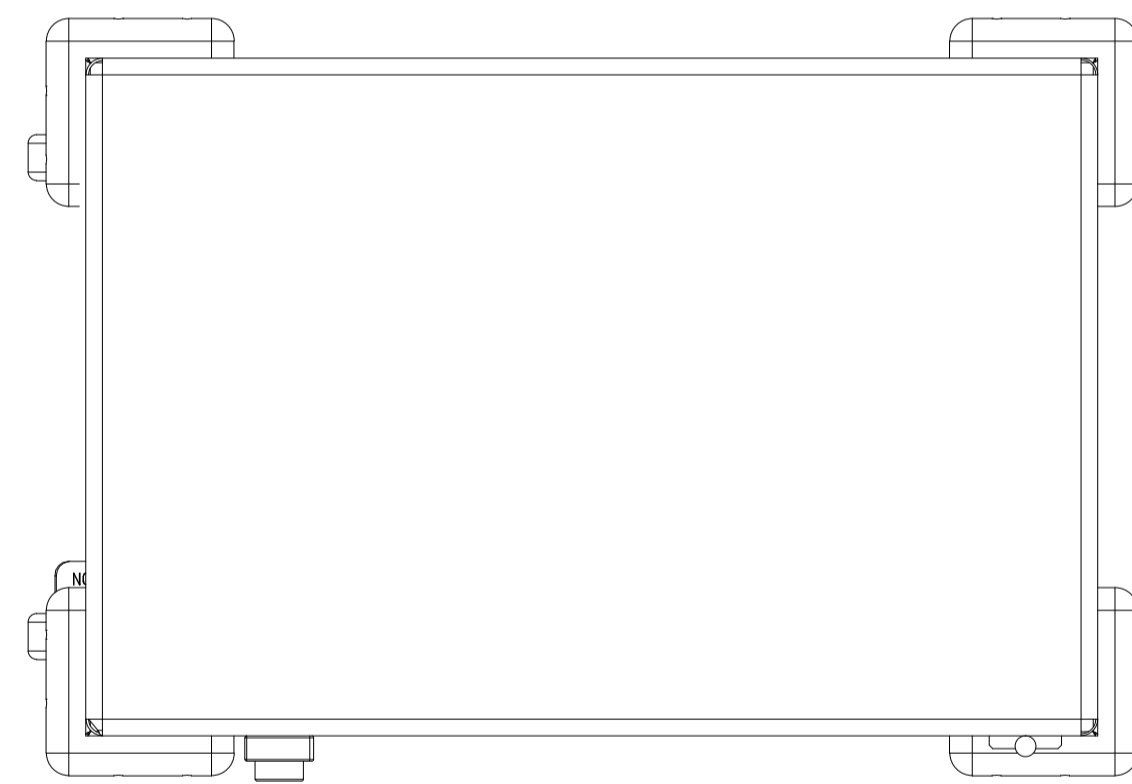

0187.N45003 Charging Trolley for Pads / Tablets up to 14 inch

SPCC cold rolled steel (with circular arc edge)
16 ways USB single open glass door