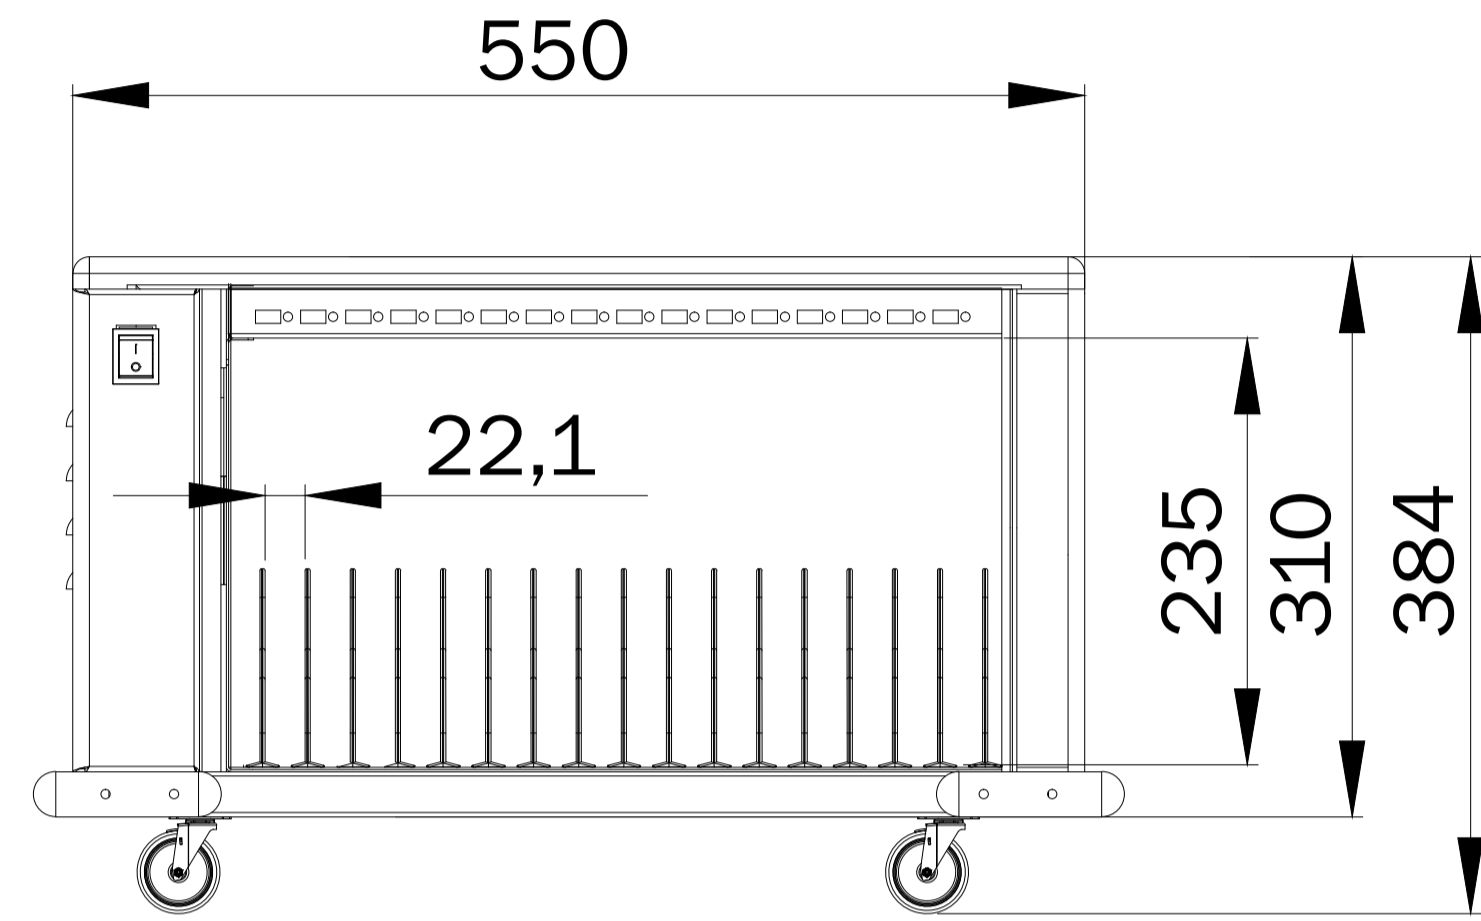

0187.N45003 Charging Trolley for Pads / Tablets up to 14 inch

SPCC cold rolled steel (with circular arc edge)
16 ways USB single open glass door