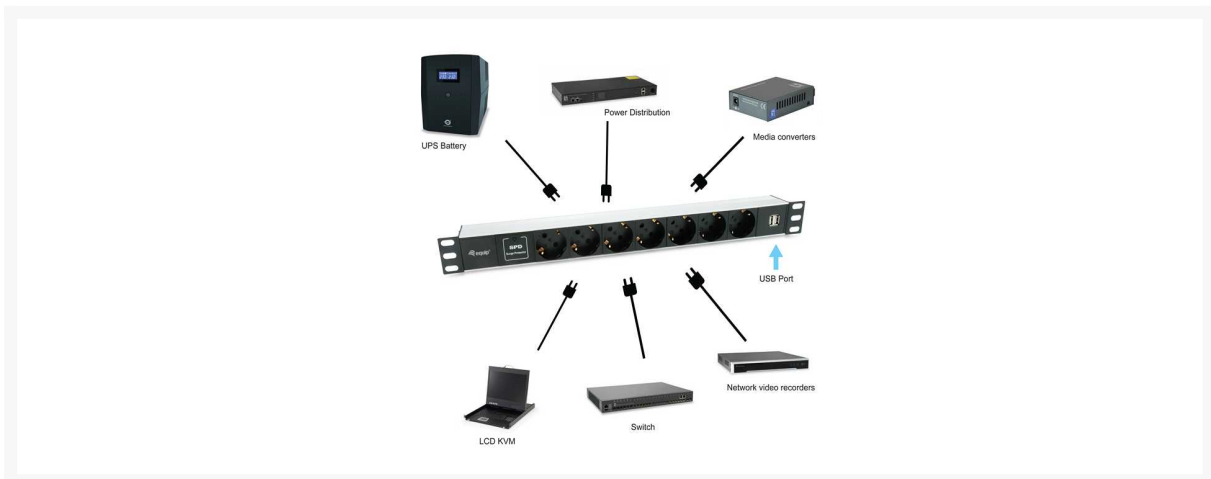

333315 7-Outlet German Power Distribution Unit with USB

Product Images

Short Description

- Power plug : Schuko CEE7/7 90° Angled
- 7 x DIN49440 (Schuko)
- 2 x USB Female
- With Surge protection
- Rating: 250V 50/60Hz / 16A
- Maximum power: 3500W
- Cable SPEC:H05VV-F 3G 1.5 mm² x 1.8m
- Material: Aluminum Shell
- 1U Horizontal installation

Description

The Equip Power Distribution Unit is a sturdily-built product designed to distribute clear and crisp electricity. The product is thoroughly tested to ensure the functionality and reliability. Attached with an 1.8m cable, easy-to-install mechanical design.

Additional Information

Color	Silver
EAN	4015867223161
Model Number	333315
Shell material	Aluminum
Plug type	Schuko CEE7/7 90° Angled
Approval and Compliance	CE, RoHS
Package Contents	7-Outlet German Power Distribution Unit Quick Installation Guide
Cable length	1.8m
Cable Length	1.8m
Dimensions (W x D x H)	45 x 45 x 482.6mm
Product weight (kg)	0.79
Mount	19" rack mount
Output Power (watt)	3500W
Power input	250V 50/60Hz / 16A